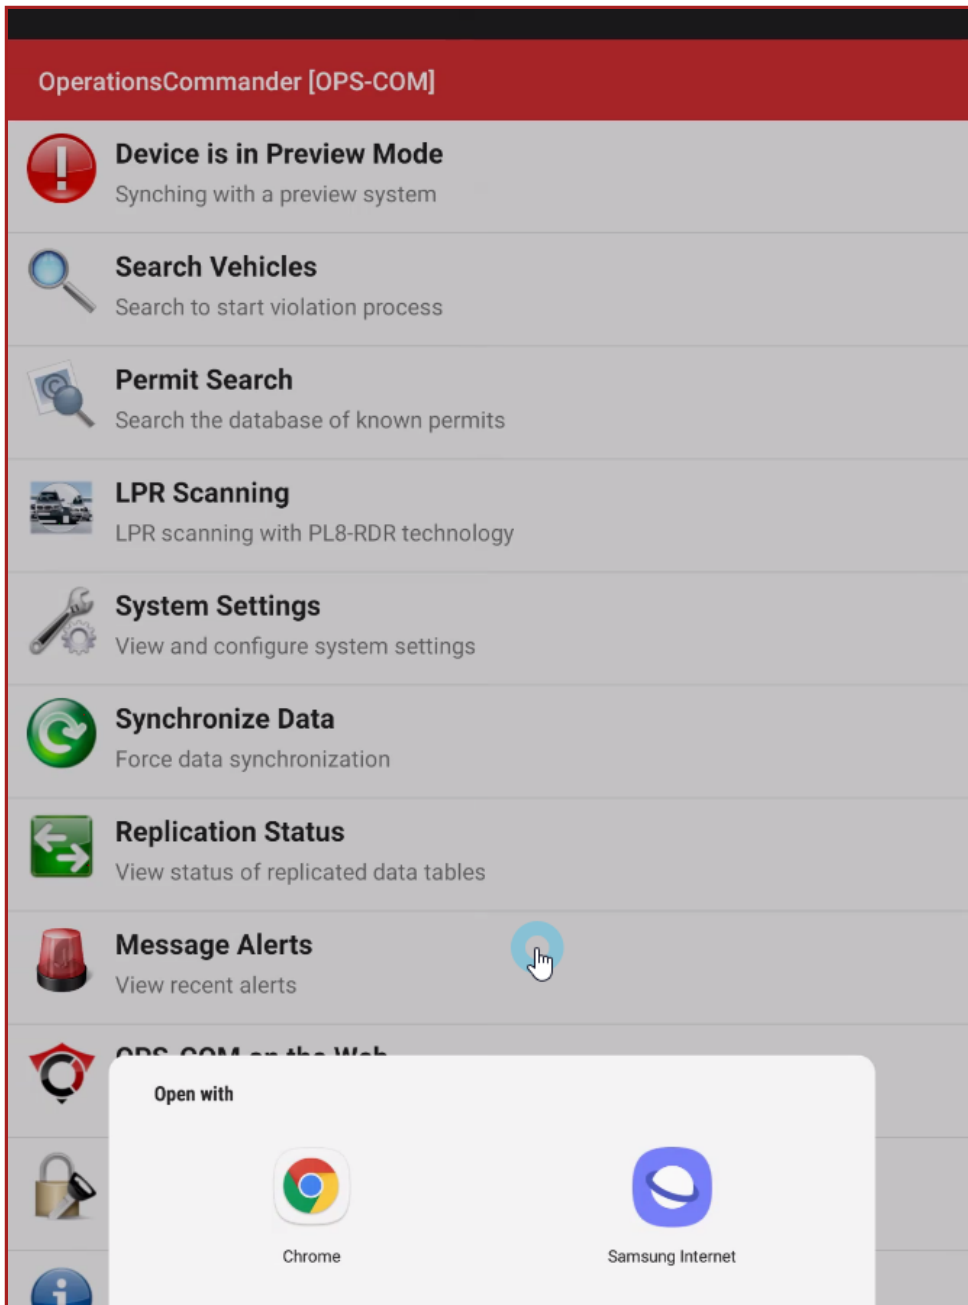

OperationsCommander - <https://opscom.wiki>

OPSCOM on the Web

In order for this feature to work properly, the tablet must be in an area in which it is connected to the internet.

Menu Option

Using the OPSCOM on the Web option opens an internet browser and redirects the user to the OPSCOM administrator login page.

- First, tap on the **OPSCOM on the Web** option.

Open Browser

Depending on the browsing apps that are installed on your tablet, you will be asked what program you want to use to open the website with (e.g., Browser, Chrome, etc.).

- Tap on the browser that you want to use followed by **Just Once** or **Always**.

Login to Web Portal

This takes you to the OPSCOM login page.

Take Command of Your Parking and Security - <https://OperationsCommander.com>