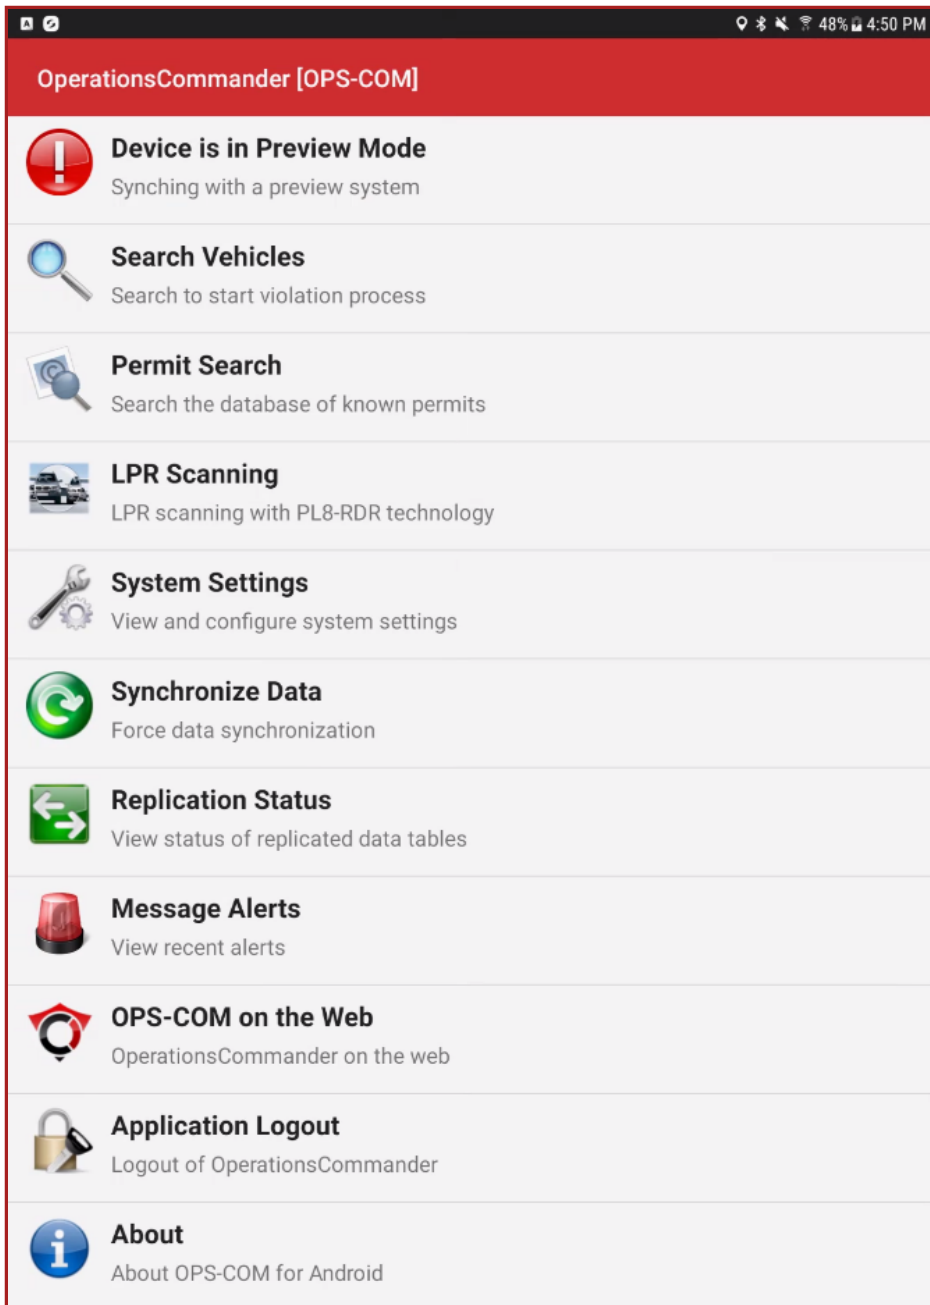

OperationsCommander - <https://opscom.wiki>

OPSCOM on the Web

In order for this feature to work properly, the tablet must be in an area in which it is connected to the internet.

Menu Option

Using the OPSCOM on the Web option opens an internet browser and redirects the user to the OPSCOM administrator login page.

- First, tap on the **OPSCOM on the Web** option.

Open Browser

Depending on the browsing apps that are installed on your tablet, you will be asked what program you want to use to open the website with (e.g., Browser, Chrome, etc.).

- Tap on the browser that you want to use followed by **Just Once** or **Always**.

Login to Web Portal

This takes you to the OPSCOM login page.

Take Command of Your Parking and Security - <https://OperationsCommander.com>