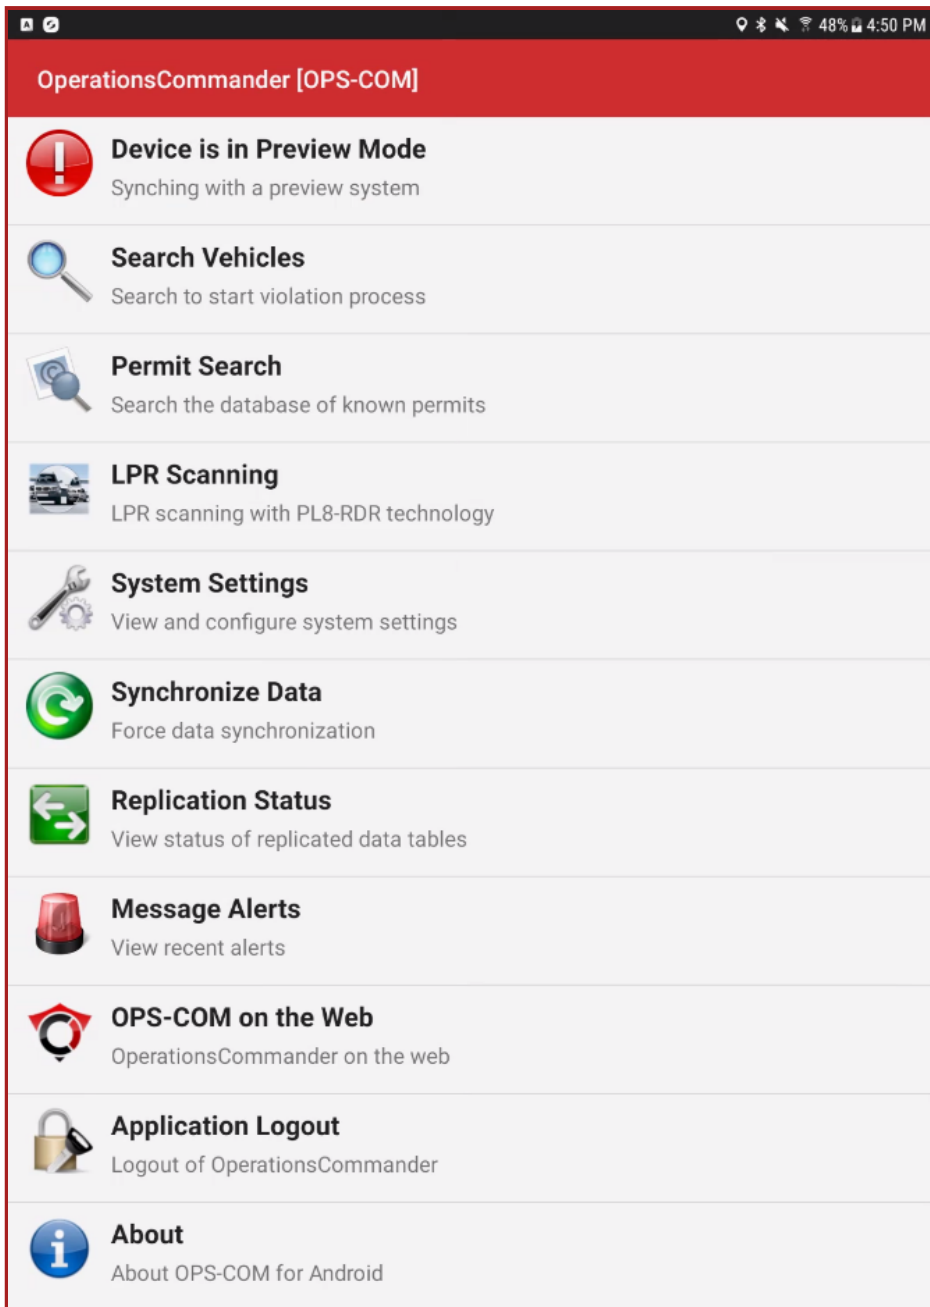

OperationsCommander - <https://opscom.wiki>

OPSCOM on the Web

In order for this feature to work properly, the tablet must be in an area in which it is connected to the internet.

Menu Option

Using the OPSCOM on the Web option opens an internet browser and redirects the user to the OPSCOM administrator login page.

- First, tap on the **OPSCOM on the Web** option.

Open Browser

Depending on the browsing apps that are installed on your tablet, you will be asked what program you want to use to open the website with (e.g., Browser, Chrome, etc.).

- Tap on the browser that you want to use followed by **Just Once** or **Always**.

Login to Web Portal

This takes you to the OPSCOM login page.

Take Command of Your Parking and Security - <https://OperationsCommander.com>